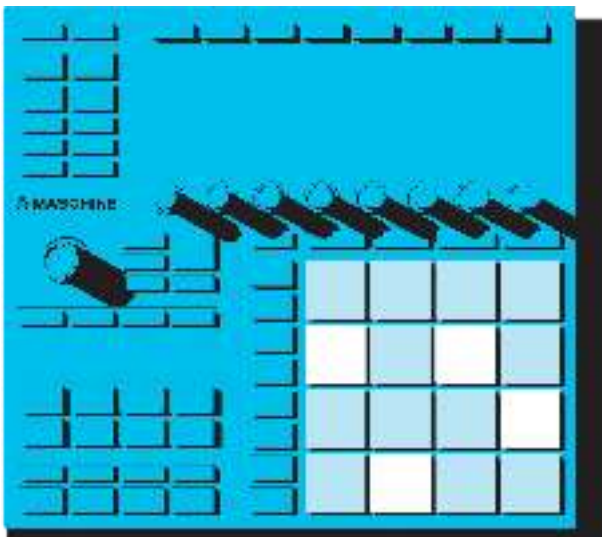

## MASCHINE MIKRO

GET 2 EXPANSIONS | SAVE \$98

MASCHINE MIKRO takes the iconic workflow anywhere you like. Whether it's on the road or in the studio, full-sized pads and full control over everything MASCHINE has to offer makes it perfect for those on the move, or for studio setups where desk space is precious.

## MASCHINE MK3

GET 4 EXPANSIONS | SAVE \$196

MASCHINE MK3 for fast, intuitive, seamless creation. Hi-res screens mean everything can be done in one place, from sketching beats and sequencing melodies to arranging tracks and adding final touches. It's the full MASCHINE workflow in all its glory.